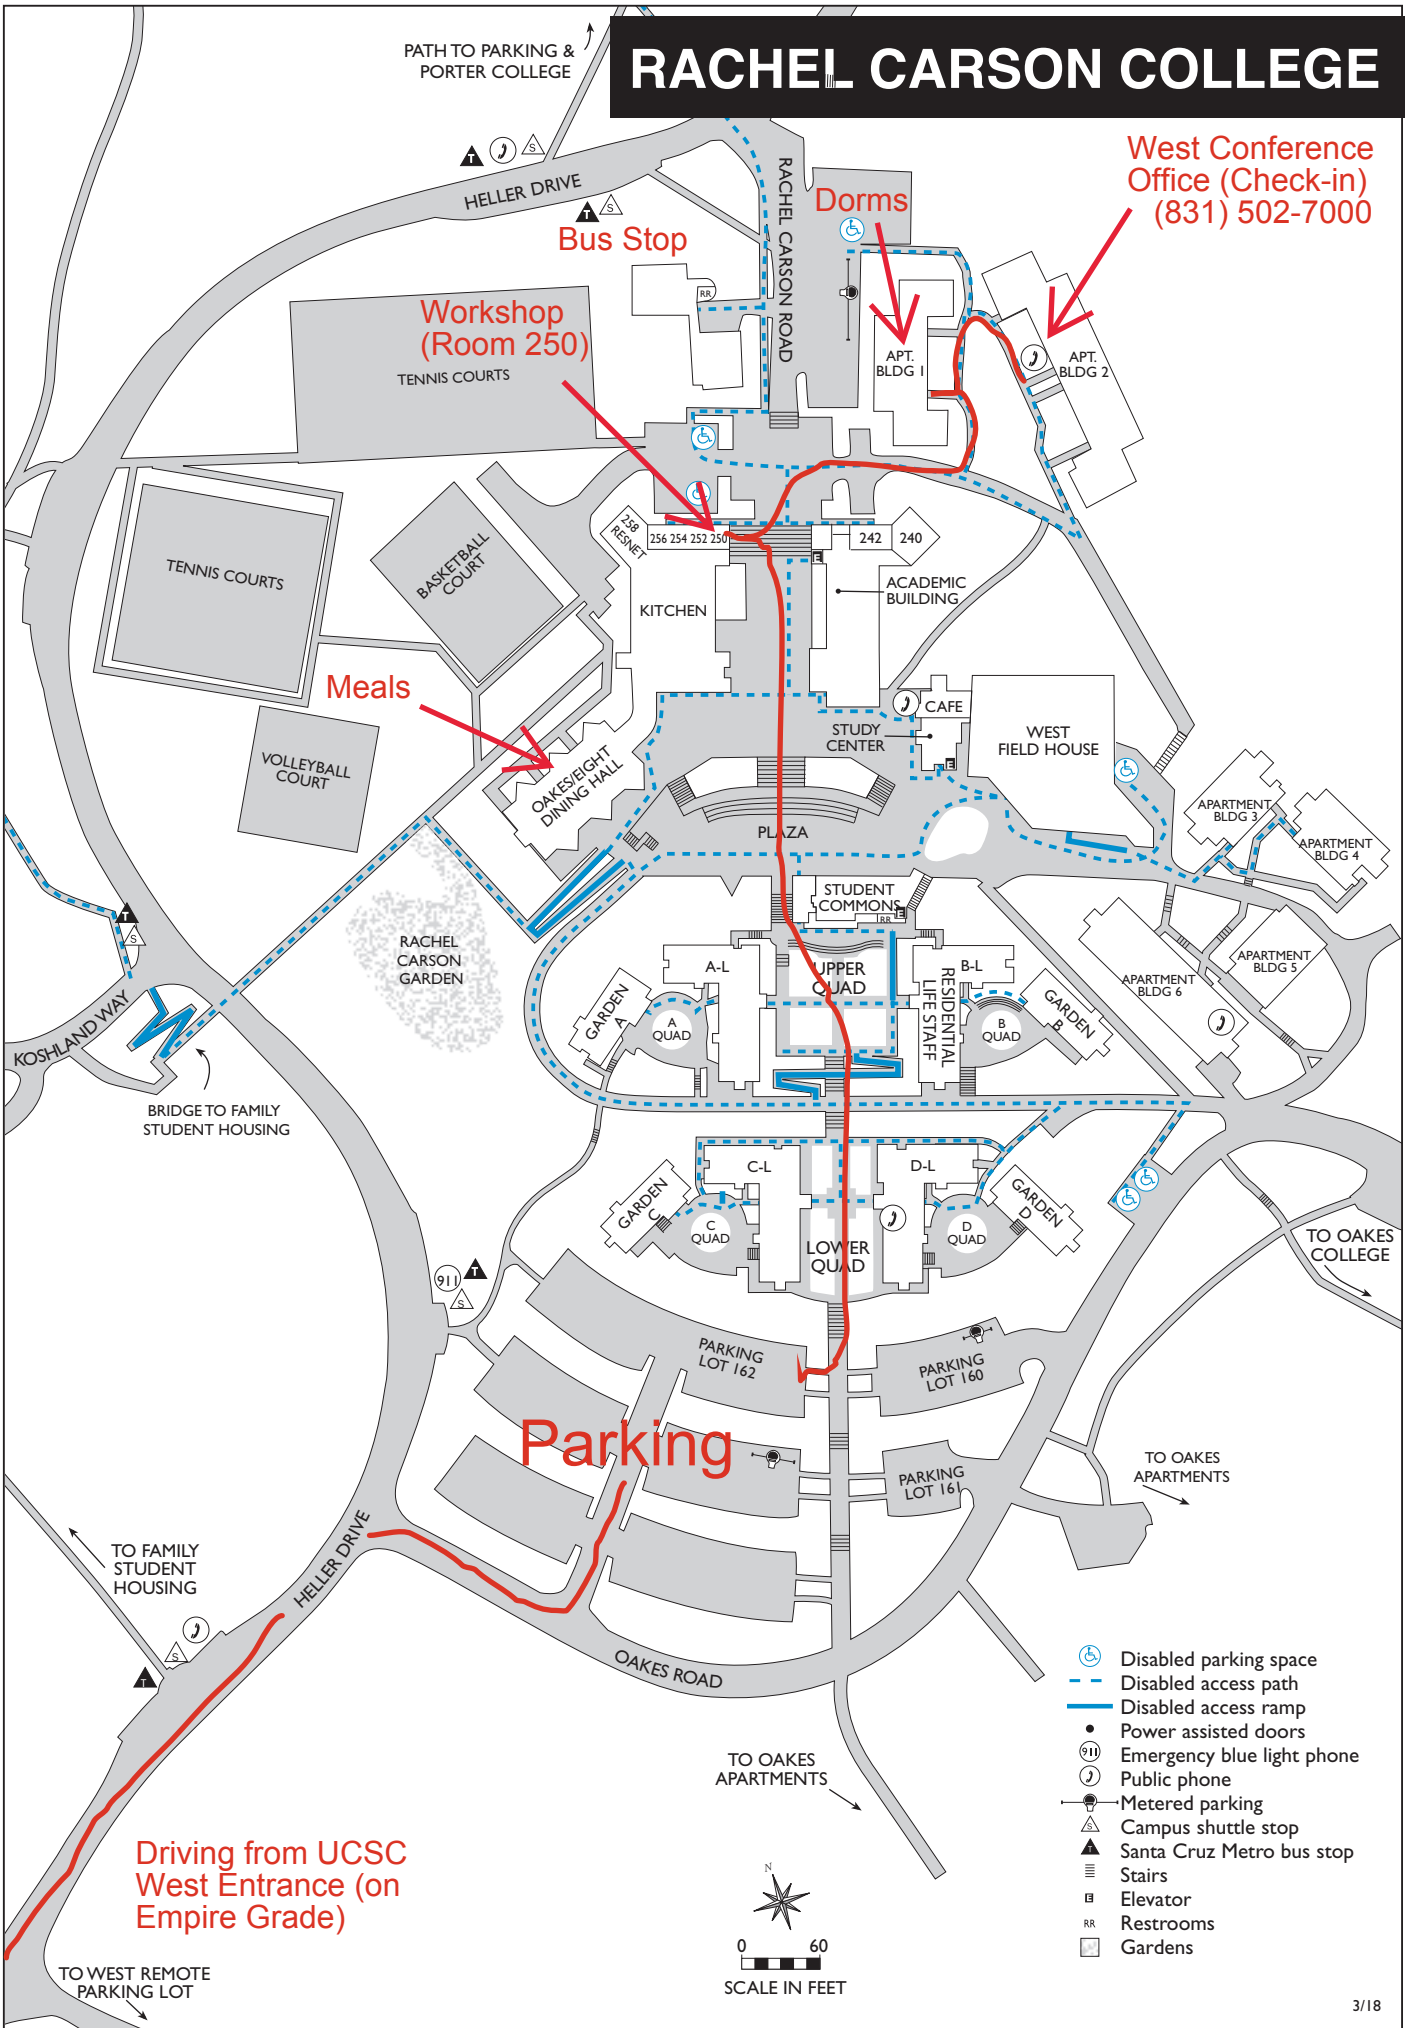

RACHEL CARSON COLLEGE

West Conference Office (Check-in)
(831) 502-7000

Bus Stop

Workshop (Room 250)
TENNIS COURTS

Dorms

Meals

Parking

Driving from UCSC
West Entrance (on
Empire Grade)

- Disabled parking space
- Disabled access path
- Disabled access ramp
- Power assisted doors
- Emergency blue light phone
- Public phone
- Metered parking
- Campus shuttle stop
- Santa Cruz Metro bus stop
- Stairs
- Elevator
- Restrooms
- Gardens